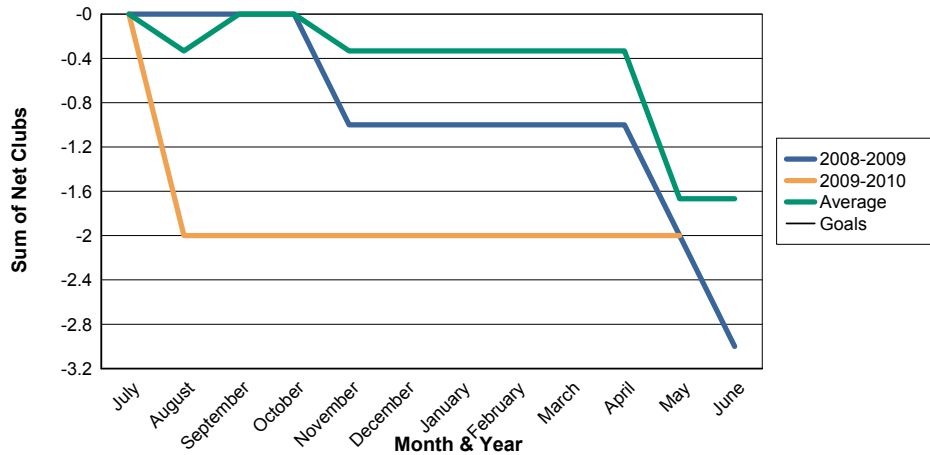

Sum of Net Clubs/ Month & Year

For District 108IB4