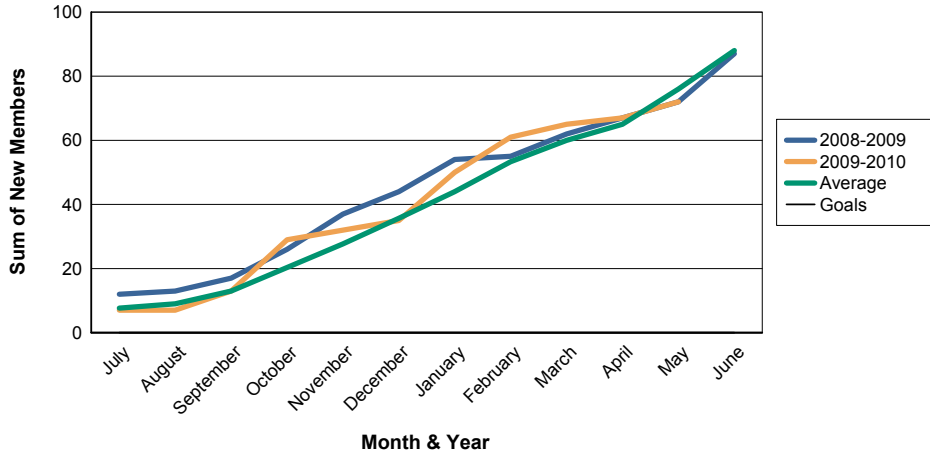

For District 108IB4

Sum of Charter Members/ Month & Year

For District 108IB4

3 Year Comparisons for GMT Constitutional Area 4

By GMT District

As of May 2010

Sum of New Members/ Month & Year

For District 108IB4