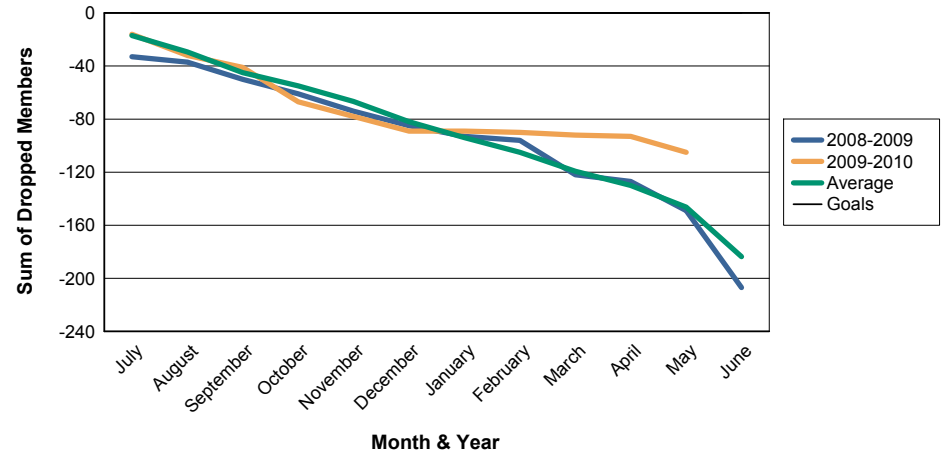

Sum of Dropped Members/ Month & Year

For District 108IB4