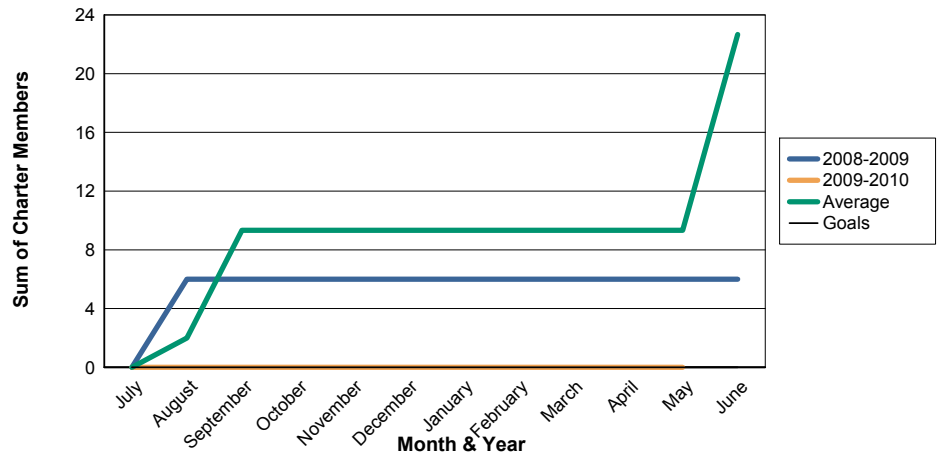

Sum of Charter Members/ Month & Year

For District 108IB4