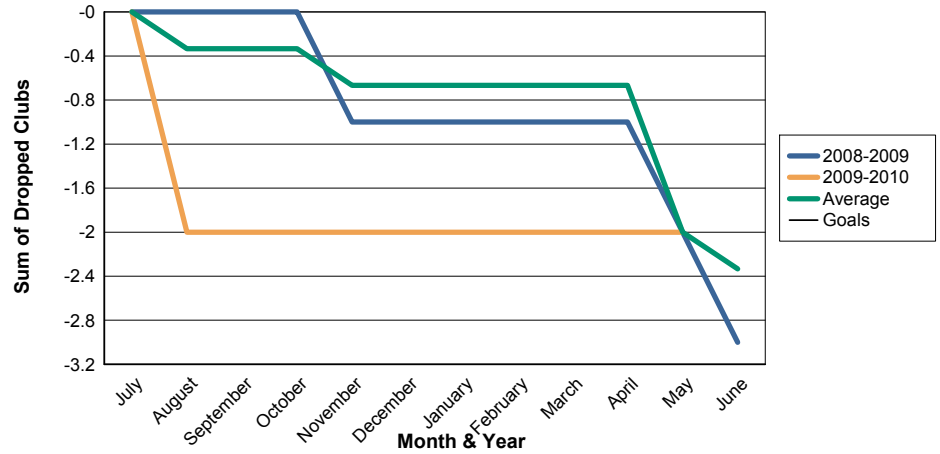

3 Year Comparisons for GMT Constitutional Area 4

By GMT District

As of May 2010

Sum of New Clubs/ Month & Year

For District 108IB4

Sum of Dropped Clubs/ Month & Year

For District 108IB4

Sum of Net Clubs/ Month & Year