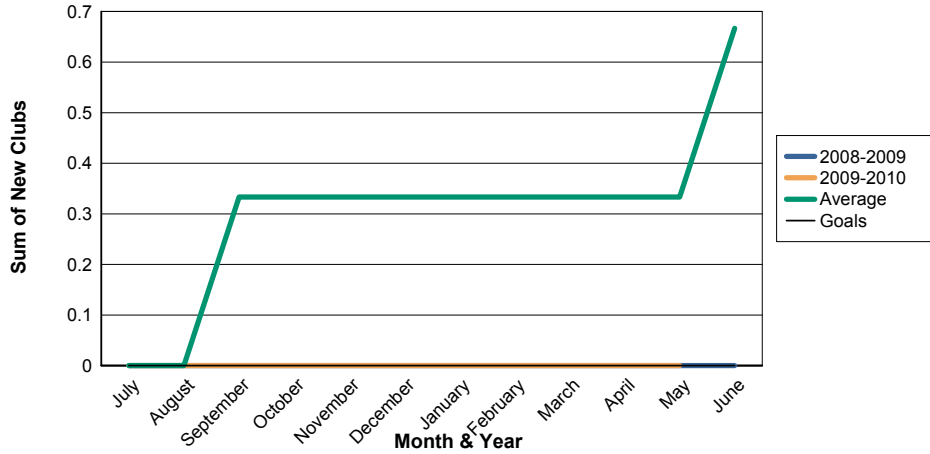

3 Year Comparisons for GMT Constitutional Area 4

By GMT District

As of May 2010

Sum of New Clubs/ Month & Year

For District 108IB4

Sum of Dropped Clubs/ Month & Year

For District 108IB4

Sum of Net Clubs/ Month & Year